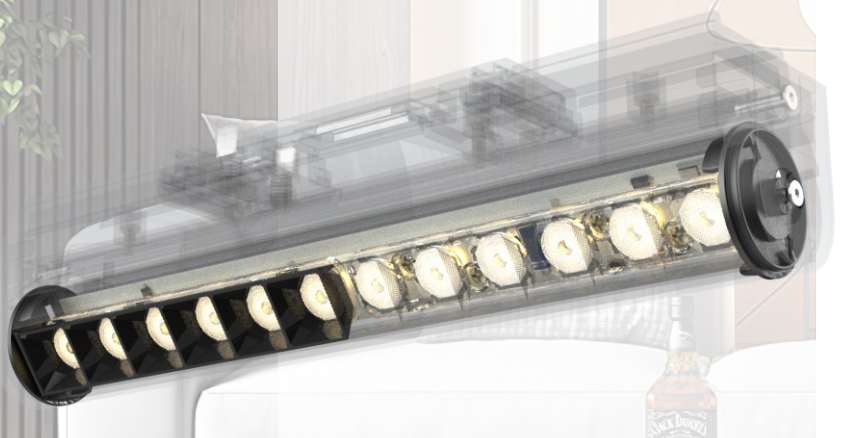

# GENEVA

MODULAR DESIGN, SUITABLE FOR INDOOR SCENES, SUCH AS LIVING ROOM, BEDROOM, DINING ROOM AND OTHER LIGHTING PLACES. MEET YOUR LIGHTING NEEDS IN DIFFERENT PLACES.

CCT: 3000K/4000K/6500K  
 Material: Aluminum  
 CRI: Ra>80  
 SMD Luminous: 120lm/w  
 Beam Angle: 24°/36°