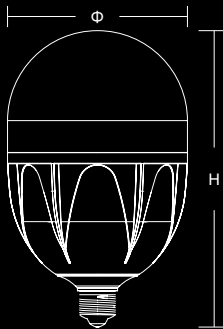

# LAGOS

PLASTIC COATED ALUMINUM  
LED BULB LIGHT WITH  
ADVANCED DOB TECHNOLOGY.  
LONG LIFESPAN AND GOOD  
ILLUMINANCE OUTPUT.

## Parameters

Model	Power	Actual Power	Voltage	Size(mm)
HEC-DRB-20	20W	20W±10%	100-265V	Φ80*142
HEC-DRB-30	30W	30W±10%	100-265V	Φ100*171
HEC-DRB-40	40W	40W±10%	100-265V	Φ115*195
HEC-DRB-50	50W	50W±10%	100-265V	Φ130*215

Power Factor :0.55PF±10%  
 CCT:3000K/4000K/6500K  
 Material:Plastic+Aluminum  
 CRI:Ra>80  
 SMD Luminous: 120lm/w  
 Beam Angle:270°