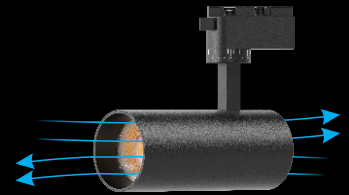

TTAWA

PROVIDE STYLISH, MULTI-ANGLE
LIGHTING FOR EVERY SPACE.
HIGH BRIGHTNESS
AND EASY INSTALLATION

OTTAWA.

Black

White

Thermal Air Convection

Parameters

Model	Power	Actual Power	Voltage	Size(mm)
HEC-GDA-10	10W	10W±10%	AC85-265V	Φ54*74*H182
HEC-GDA-20	20W	20W±10%	AC85-265V	Φ63*81*H212
HEC-GDA-30	30W	30W±10%	AC85-265V	Φ77*90*H236

CCT: 3000K/4000K/6500K
 Material: Aluminum
 CRI: Ra>80
 COB Luminous: 120lm/w
 Beam Angle: 24°

APPLICATIONS:

WIDELY APPLICABLE TO COMMERCIAL PLACES
 SUCH AS SHOPPING MALL, SUPERMARKET, SHOPS,
 EXHIBITION CENTER OTHER LIGHTING PLACES.
 MEET YOUR LIGHTING NEEDS IN DIFFERENT PLACES.