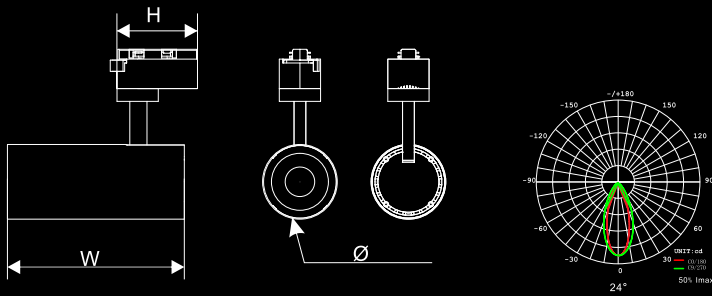

TTAWA

PROVIDE STYLISH, MULTI-ANGLE
LIGHTING FOR EVERY SPACE.
HIGH BRIGHTNESS
AND EASY INSTALLATION

OTTAWA.

Black

White

Thermal Air Convection

Parameters

Model	Power	Actual Power	Voltage	Size(mm)
HEC-GDA-10	10W	10W±10%	AC85-265V	Φ54*74*H182
HEC-GDA-20	20W	20W±10%	AC85-265V	Φ63*81*H212
HEC-GDA-30	30W	30W±10%	AC85-265V	Φ77*90*H236

CCT: 3000K/4000K/6500K
 Material: Aluminum
 CRI: Ra>80
 COB Luminous: 120lm/w
 Beam Angle: 24°

APPLICATIONS:

WIDELY APPLICABLE TO COMMERCIAL PLACES
 SUCH AS SHOPPING MALL, SUPERMARKET, SHOPS,
 EXHIBITION CENTER OTHER LIGHTING PLACES.
 MEET YOUR LIGHTING NEEDS IN DIFFERENT PLACES.