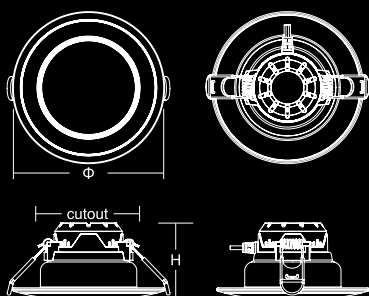

SUPREME

VIVID COLOR LED DOWNLIGHT
WITH INGRATED STRUCTURE.
SMALLER PACKAGING SIZE
AND SAVING SHIPPING COST.

SUPREME

Parameters

Model	Power	Actual power	Voltage	Size(mm)	Cut-out(mm)
HEC-ASP-7	7W	7W±10%	100~265V	Φ108*50	Φ75
HEC-ASP-12	12W	12W±10%	130-265V	Φ120*53	Φ75
HEC-ASB-7	7W	7W±10%	100~265V	Φ108*56	Φ75
HEC-ASB-12	12W	12W±10%	130-265V	Φ120*58	Φ80
HEC-ASD-7	7W	7W±10%	100~265V	Φ110*47	Φ71
HEC-ASD-12	12W	12W±10%	130-265V	Φ120*48	Φ76
HEC-ASQ-7	7W	7W±10%	100~265V	Φ110*47	Φ71
HEC-ASQ-12	12W	12W±10%	130-265V	Φ120*48	Φ75
HEC-SPPD-7	7W	7W±10%	100~265V	Φ110*48	Φ71
HEC-SPPD-12	12W	12W±10%	130-265V	Φ120*48	Φ75

Power factor :0.55PF±10%
 CCT:3000K/4000K/6500K/3in1
 Material:Aluminum+Plastic
 CRI:Ra>80
 SMD Luminous: 120lm/w
 Beam Angle:120°

APPLICATIONS:

WIDELY APPLICABLE TO INDOOR LOCATIONS, SUCH AS HOTELS, RESTAURANTS, OFFICES, SHOWROOMS, HOUSES AND SIMILAR PLACES.