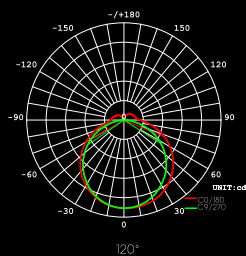

SUPREME

VIVID COLOR LED DOWNLIGHT
WITH INGRATED STRUCTURE.
SMALLER PACKAGING SIZE
AND SAVING SHIPPING COST.

SUPREME

Parameters

Model	Power	Actual power	Voltage	Size(mm)	Cut-out(mm)
HEC-ASP-7	7W	7W±10%	100~265V	Φ108*50	Φ75
HEC-ASP-12	12W	12W±10%	130-265V	Φ120*53	Φ75
HEC-ASB-7	7W	7W±10%	100~265V	Φ108*56	Φ75
HEC-ASB-12	12W	12W±10%	130-265V	Φ120*58	Φ80
HEC-ASD-7	7W	7W±10%	100~265V	Φ110*47	Φ71
HEC-ASD-12	12W	12W±10%	130-265V	Φ120*48	Φ76
HEC-ASQ-7	7W	7W±10%	100~265V	Φ110*47	Φ71
HEC-ASQ-12	12W	12W±10%	130-265V	Φ120*48	Φ75
HEC-SPPD-7	7W	7W±10%	100~265V	Φ110*48	Φ71
HEC-SPPD-12	12W	12W±10%	130-265V	Φ120*48	Φ75

Power factor :0.55PF±10%
 CCT:3000K/4000K/6500K/3in1
 Material:Aluminum+Plastic
 CRI:Ra>80
 SMD Luminous: 120lm/w
 Beam Angle:120°

APPLICATIONS:

WIDELY APPLICABLE TO INDOOR LOCATIONS, SUCH AS HOTELS, RESTAURANTS, OFFICES, SHOWROOMS, HOUSES AND SIMILAR PLACES.