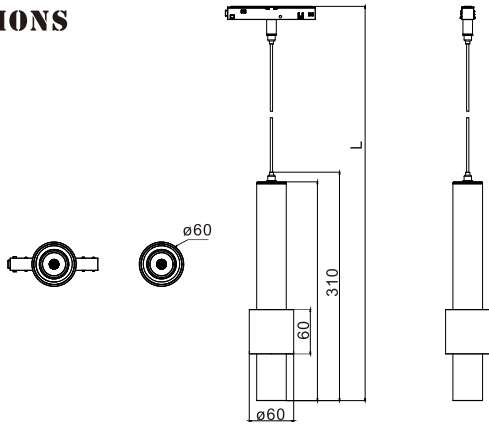

Datasheet- Magnetic Suspended LED Light Series

■ **PARAMETERS:**

Model	Power	Voltage	Lamp color	LED	Ra	Colour Temperature	Dimension (mm)	Lumen Efficiency	Beam Angle	IP
LS-CX-DX10	10W	48VDC	black/white	COB	>90	3000/4000/6000k	Φ60*310	100-110LM/W	24°	20

■ **DIMENSIONS**

■ **LIGHTING DISTRIBUTIONS**

■ **EXPLODE**

■ **APPLICATIONS**