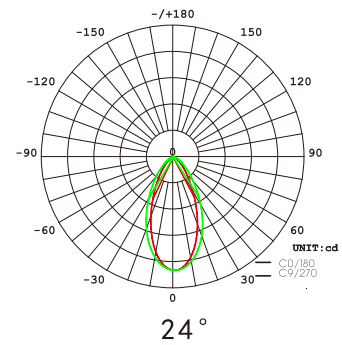

Datasheet- Magnetic Suspended LED Light Series

■ **PARAMETERS:**

Model	Power	Voltage	Lamp color	LED	Ra	Colour Temperature	Dimension (mm)	Lumen Efficiency	Beam Angle	IP
LS-CX-DX10	10W	48VDC	black/white	COB	>90	3000/4000/6000k	Φ60*310	100-110LM/W	24°	20

■ **DIMENSIONS**

■ **LIGHTING DISTRIBUTIONS**

■ **EXPLODE**

■ **APPLICATIONS**