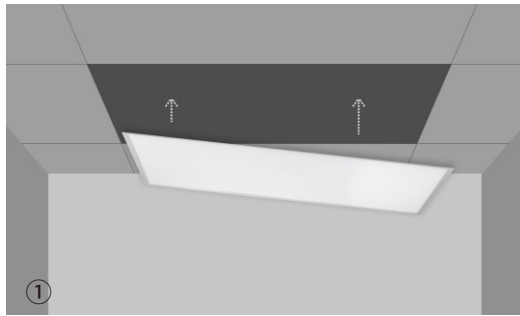

Datasheet- Big Panel Light-60X120cm

■ INSTALLATION METHODS

■ DIMENSIONS

■ RAYS

■ INTERIOR STRUCTURE

■ APPLICATIONS