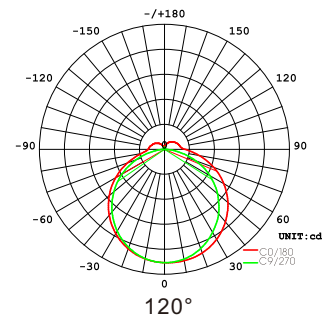

Datasheet- Big Panel Light-60X120cm

■ INSTALLATION METHODS

■ DIMENSIONS

■ RAYS

■ INTERIOR STRUCTURE

■ APPLICATIONS