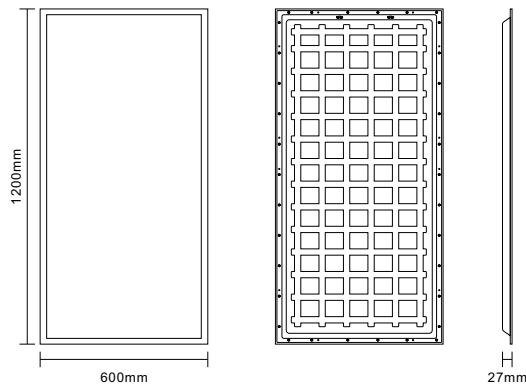

Datasheet- Big Panel Light-60X120cm

■ INSTALLATION METHODS

■ DIMENSIONS

■ RAYS

■ INTERIOR STRUCTURE

■ APPLICATIONS