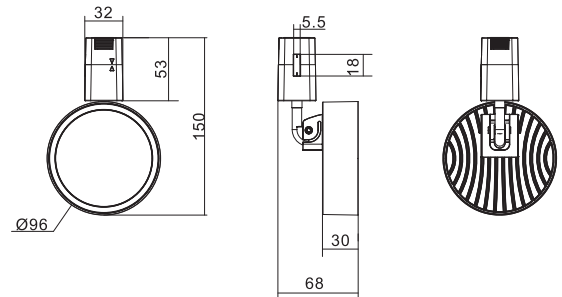

### Applications

It is widely used in various indoor lighting scenes such as living rooms, corridors, bedrooms, brand retail stores, art galleries, cafes, etc.

H18FL5R

Unit:mm

H18FLFD16R

Unit:mm

### Parameters

Model	Power	Product Size(mm)	Voltage	CCT	Beam Angle	Installation Method
H18FL5R	5W	Ø130*32*185	DC24V	3000K/4000K/6000K	120°	Track installation
H18FLFD16R	16W	Ø96*32*150	DC24V	3000K/4000K/6000K	120°	Track installation