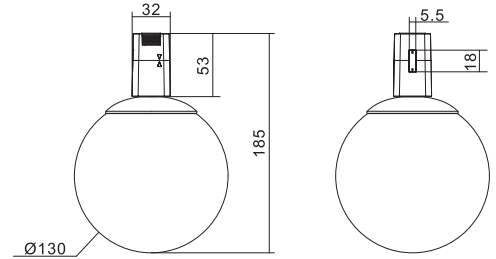

Unit:mm

H18FLFD16R

Unit:mm

Parameters

Model	Power	Product Size(mm)	Voltage	CCT	Beam Angle	Installation Method
H18FL5R	5W	Ø130*32*185	DC24V	3000K/4000K/6000K	120°	Track installation
H18FLFD16R	16W	Ø96*32*150	DC24V	3000K/4000K/6000K	120°	Track installation

Optics