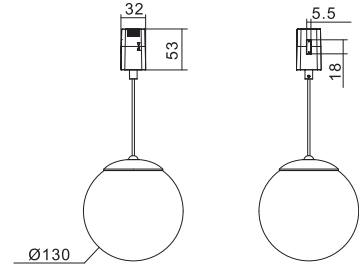

Applications

It is widely used in various indoor lighting scenes such as living rooms, corridors, bedrooms, brand retail stores, art galleries, cafes, etc.

H18FLSU5R

Unit:mm

H18SU8R

Unit:mm

Parameters

Model	Power	Product Size(mm)	Voltage	CCT	Beam Angle	Installation Method
H18FLSU5R	5W	Ø130*32*H(any length)	DC24V	3000K/4000K/6000K	120°	Track installation
H18SU8R	8-12W	Ø30*32*H(any length)	DC24V	3000K/4000K/6000K	15°/24°/36°	Track installation