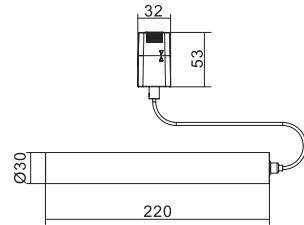

Applications

It is widely used in various indoor lighting scenes such as living rooms, corridors, bedrooms, brand retail stores, art galleries, cafes, etc.

H18FLSU5R

Unit:mm

H18SU8R

Unit:mm

Parameters

Model	Power	Product Size(mm)	Voltage	CCT	Beam Angle	Installation Method
H18FLSU5R	5W	Ø130*32*H(any length)	DC24V	3000K/4000K/6000K	120°	Track installation
H18SU8R	8-12W	Ø30*32*H(any length)	DC24V	3000K/4000K/6000K	15°/24°/36°	Track installation