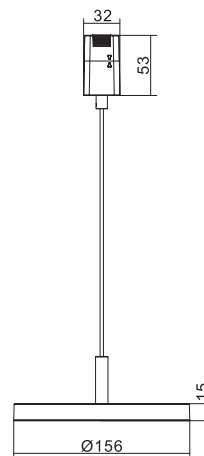

Applications

It is widely used in various indoor lighting scenes such as living rooms, corridors, bedrooms, brand retail stores, art galleries, cafes, etc.

H18GR20R

Unit:mm

H18GR10R

Unit:mm

H18GRSU20R

Unit:mm

Parameters

Model	Power	Product Size(mm)	Voltage	CCT	Beam Angle	Installation Method
H18GR10R	10W	Ø122*32*68.5	DC24V	3000K/4000K/6000K	60°	Track installation
H18GR20R	20W	Ø156*32*68.5	DC24V	3000K/4000K/6000K	60°	Track installation
H18GRSU20R	20W	Ø156*32*H(any length)	DC24V	3000K/4000K/6000K	60°	Track installation