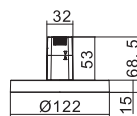

H18GR20R

Unit:mm

H18GR10R

Unit:mm

Unit:mm

Parameters

Model	Power	Product Size(mm)	Voltage	CCT	Beam Angle	Installation Method
H18GR10R	10W	Ø122*32*68.5	DC24V	3000K/4000K/6000K	60°	Track installation
H18GR20R	20W	Ø156*32*68.5	DC24V	3000K/4000K/6000K	60°	Track installation
H18GRSU20R	20W	Ø156*32*H(any length)	DC24V	3000K/4000K/6000K	60°	Track installation