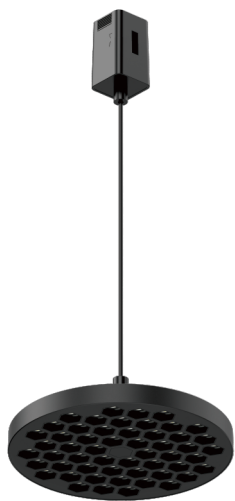

Applications

It is widely used in various indoor lighting scenes such as living rooms, corridors, bedrooms, brand retail stores, art galleries, cafes, etc.

H18GR20R

Unit:mm

H18GR10R

Unit:mm

H18GRSU20R

Unit:mm

Parameters

Model	Power	Product Size(mm)	Voltage	CCT	Beam Angle	Installation Method
H18GR10R	10W	Ø122*32*68.5	DC24V	3000K/4000K/6000K	60°	Track installation
H18GR20R	20W	Ø156*32*68.5	DC24V	3000K/4000K/6000K	60°	Track installation
H18GRSU20R	20W	Ø156*32*H(any length)	DC24V	3000K/4000K/6000K	60°	Track installation