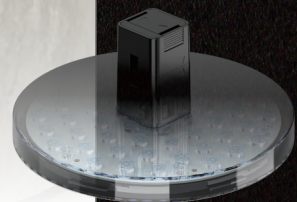

Applications

It is widely used in various indoor lighting scenes such as living rooms, corridors, bedrooms, brand retail stores, art galleries, cafes, etc.

H18GR20R

Unit:mm

H18GR10R

Unit:mm

H18GRSU20R

Unit:mm

Parameters

Model	Power	Product Size(mm)	Voltage	CCT	Beam Angle	Installation Method
H18GR10R	10W	Ø122*32*68.5	DC24V	3000K/4000K/6000K	60°	Track installation
H18GR20R	20W	Ø156*32*68.5	DC24V	3000K/4000K/6000K	60°	Track installation
H18GRSU20R	20W	Ø156*32*H(any length)	DC24V	3000K/4000K/6000K	60°	Track installation