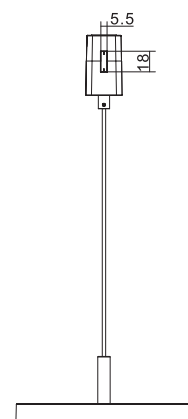

Applications

It is widely used in various indoor lighting scenes such as living rooms, corridors, bedrooms, brand retail stores, art galleries, cafes, etc.

H18GR20R

Unit:mm

H18GR10R

Unit:mm

H18GRSU20R

Unit:mm

Parameters

Model	Power	Product Size(mm)	Voltage	CCT	Beam Angle	Installation Method
H18GR10R	10W	Ø122*32*68.5	DC24V	3000K/4000K/6000K	60°	Track installation
H18GR20R	20W	Ø156*32*68.5	DC24V	3000K/4000K/6000K	60°	Track installation
H18GRSU20R	20W	Ø156*32*H(any length)	DC24V	3000K/4000K/6000K	60°	Track installation