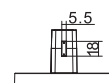

Applications

It is widely used in various indoor lighting scenes such as living rooms, corridors, bedrooms, brand retail stores, art galleries, cafes, etc.

H18GR20R

Unit:mm

H18GR10R

Unit:mm

H18GRSU20R

Unit:mm

Parameters

Model	Power	Product Size(mm)	Voltage	CCT	Beam Angle	Installation Method
H18GR10R	10W	Ø122*32*68.5	DC24V	3000K/4000K/6000K	60°	Track installation
H18GR20R	20W	Ø156*32*68.5	DC24V	3000K/4000K/6000K	60°	Track installation
H18GRSU20R	20W	Ø156*32*H(any length)	DC24V	3000K/4000K/6000K	60°	Track installation