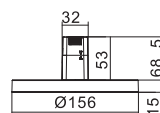

Applications

It is widely used in various indoor lighting scenes such as living rooms, corridors, bedrooms, brand retail stores, art galleries, cafes, etc.

H18GR20R

Unit:mm

H18GR10R

Unit:mm

H18GRSU20R

Unit:mm

Parameters

Model	Power	Product Size(mm)	Voltage	CCT	Beam Angle	Installation Method
H18GR10R	10W	Ø122*32*68.5	DC24V	3000K/4000K/6000K	60°	Track installation
H18GR20R	20W	Ø156*32*68.5	DC24V	3000K/4000K/6000K	60°	Track installation
H18GRSU20R	20W	Ø156*32*H(any length)	DC24V	3000K/4000K/6000K	60°	Track installation