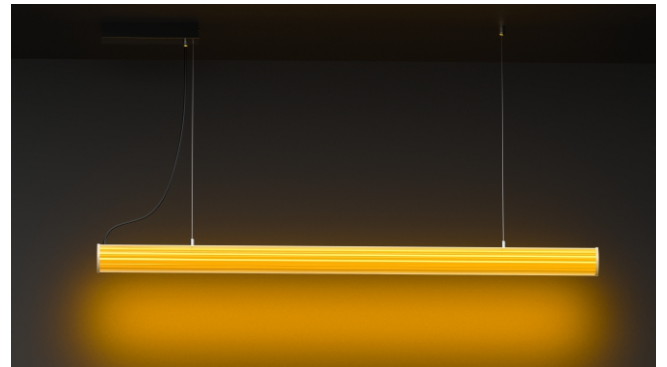

Datasheet- LIC-1024

PARAMETERS:

Model	LED chip	Voltage	Product Size	Material	Lamp body Diameter	Lamp body Height	CCT	CRI	Color
LIC-1024	SMD	230V	L1125*65*Ø63mm	Aluminum+PC	Ø65mm	1125mm	2700K/3000K/4000K	≥90	White

DIMENSIONS

Unit:mm

CCT

EXPLODE

APPLICATIONS