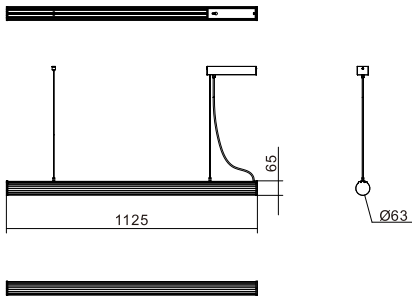

Datasheet- LIC-1024

PARAMETERS:

Model	LED chip	Voltage	Product Size	Material	Lamp body Diameter	Lamp body Height	CCT	CRI	Color
LIC-1024	SMD	230V	L1125*65*Ø63mm	Aluminum+PC	Ø65mm	1125mm	2700K/3000K/4000K	≥90	White

DIMENSIONS

Unit:mm

CCT

EXPLODE

APPLICATIONS