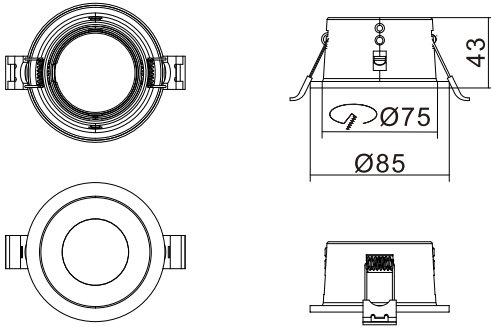

Datasheet-LIC-1226 IP65

PARAMETERS:

Model	Lamp	Material	outer diameter	Cutout Dimensions	high	Installation Direction	Color
LIC-1226 IP65	GU10 Lamp MAX 7W	Die-cast aluminum	Ø85mm	Ø75mm	43mm	Rear-Mounted Light Source	White/Black

DIMENSIONS

Unit:mm

CCT

EXPLODE

APPLIGATIONS