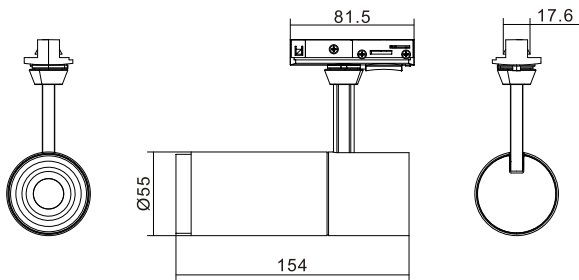

Datasheet- LIC-2055T

PARAMETERS:

Model	Lamp	Product Size	Material	Lamp body Diameter	Lamp body Height	Color
LIC-2055T	GU10 Lamp MAX 7W	81.5*17.6*154mm	aluminum	Ø55mm	145mm	White

DIMENSIONS

Unit:mm

CCT

EXPLODE