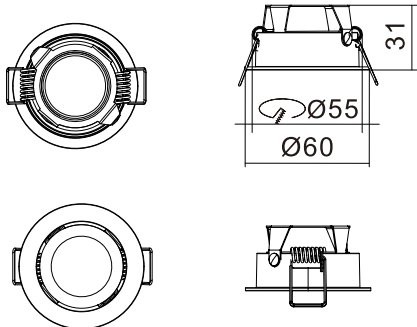

Datasheet-LIC-7067

PARAMETERS:

Model	Lamp	Material	outer diameter	Cutout Dimensions	high	Installation Direction	Color
LIC-7067	Mini GU10 Lamp MAX 5W	Die-cast aluminum	Ø60MM	Ø55MM	31mm	Front-Mounted Light Source	White

DIMENSIONS

Unit:mm

CCT

EXPLODE

APPLICATIONS