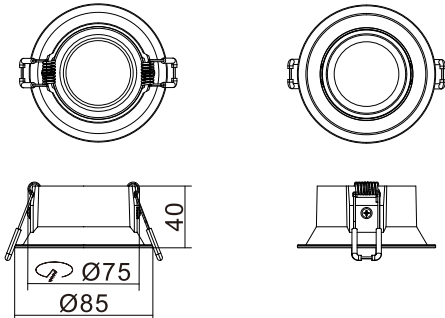

Datasheet-LIC-8575R-B

PARAMETERS:

Model	Lamp	Material	outer diameter	Cutout Dimensions	high	Installation Direction	Color
LIC-8575R-B	GU10 Lamp MAX 7W	Die-cast aluminum	Ø85mm	Ø75mm	40mm	Front-Mounted Light Source	Black

DIMENSIONS

Unit:mm

CCT

EXPLODE

APPLICATIONS