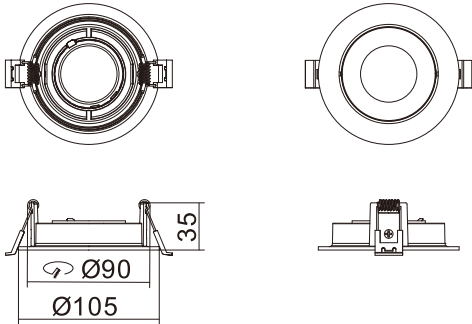

Datasheet- LIC-D067

PARAMETERS:

Model	Lamp	Material	outer diameter	Cutout Dimensions	high	Installation Direction	Color
LIC-D067	GU10 Lamp MAX 7W	Die-cast aluminum	Ø105mm	Ø90mm	40mm	Rear-Mounted Light Source	White/Black

DIMENSIONS

Unit:mm

CCT

EXPLODE

APPLICATIONS