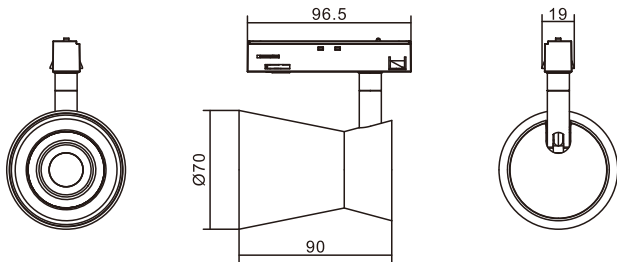

Datasheet- LIC-MT1097-GU10

PARAMETERS:

Model	Light SourcePro	Product Size	Material	Lamp body Diameter	Lamp body Height
LIC-MT1097-GU10	Gu10	90*19*Ø70	aluminum	Ø70mm	90mm

DIMENSIONS

Unit:mm

CCT

EXPLODE

APPLICATIONS