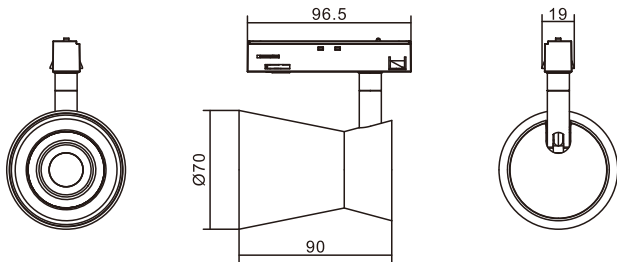

Datasheet- LIC-MT1097-GU10

PARAMETERS:

Model	Lamp	Voltage	Product Size	Material	Lamp body Diameter	Lamp body Height	Color
LIC-MT1097-GU10	GU10 Lamp MAX 7W	230V	90°19*Ø70mm	Aluminum	Ø70mm	90mm	White/Black

DIMENSIONS

Unit:mm

CCT

EXPLODE

APPLICATIONS