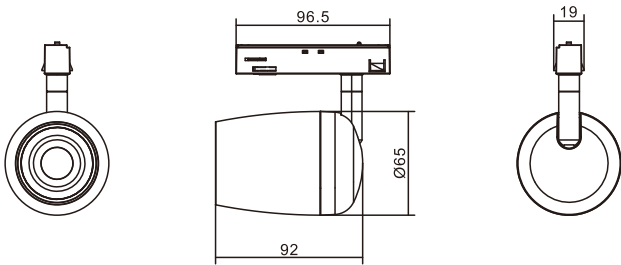

Datasheet- LIC-MT1098-MR11-A

PARAMETERS:

Model	Lamp	Voltage	Product Size	Material	Lamp body Diameter	Lamp body Height	Color
LIC-MT1098-MR11-A	Mini GU10 Lamp MAX 5W	230V	92*19*Ø50mm	Aluminum	Ø50mm	75mm	White/Black

DIMENSIONS

Unit:mm

CCT

EXPLODE

APPLICATIONS