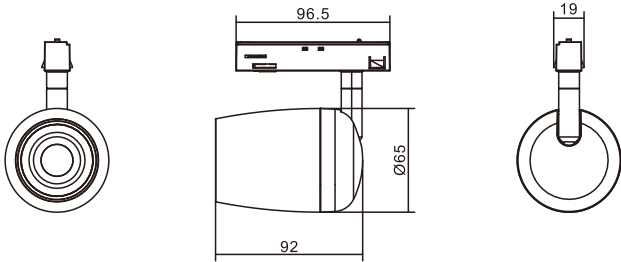

Datasheet- LIC-MT1098-MR11-A

PARAMETERS:

Model	Light Source	Product Size	Material	Lamp body Diameter	Lamp body Height
LIC-MT1098-MR11-A	MR11/GU10	92*19*Ø50	aluminum	Ø50mm	75mm

DIMENSIONS

Unit:mm

CCT

EXPLODE