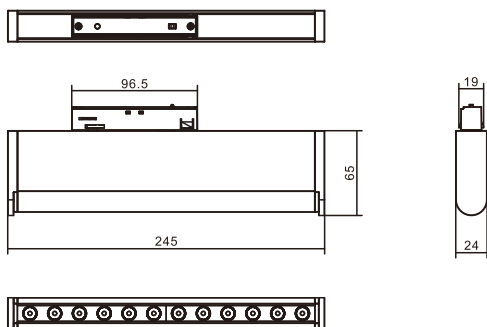

Datasheet- LIC-MTLED057-12

PARAMETERS:

Model	Light SourcePro	Product Size	Material	Lamp body Diameter	Lamp body Height
LIC-MTLED057-12	LED/12W	L245*19*65	aluminum	L245*25MM	65mm

DIMENSIONS

Unit:mm

CCT

EXPLODE