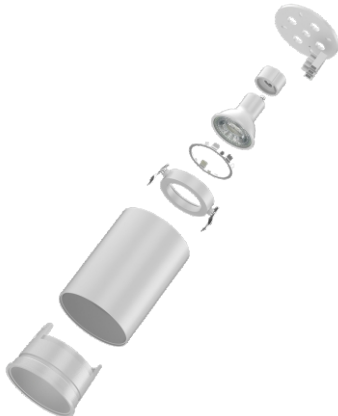

Datasheet-LIC-SDL013-B1-1

PARAMETERS:

Model	Lamp	Product Size	Material	Lamp body Diameter	Lamp body Height	Color
LIC-SDL013-B1-1	GU10 Lamp MAX 7W	Ø78*110MM	aluminum+CNC	Ø78mm	110MM	White

DIMENSIONS

Unit:mm

CCT

EXPLODE

APPLICATIONS