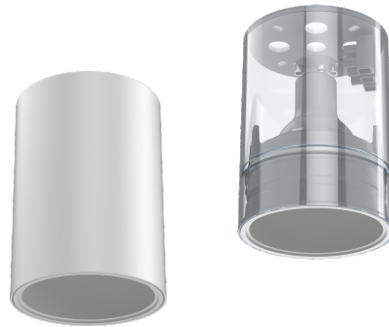

Datasheet-LIC-SDL013-B1-1

PARAMETERS:

Model	Lamp	Product Size	Material	Lamp body Diameter	Lamp body Height	Color
LIC-SDL013-B1-1	GU10 Lamp MAX 7W	Ø78*110MM	aluminum+CNC	Ø78mm	110MM	White

DIMENSIONS

Unit:mm

CCT

EXPLODE

APPLICATIONS