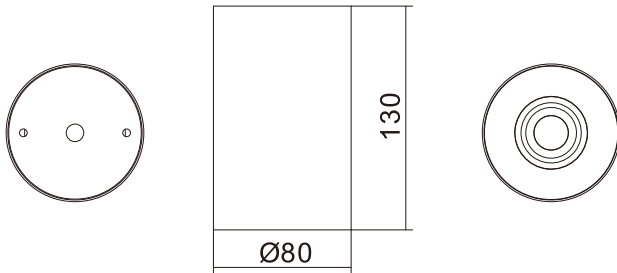

Datasheet-LIC-SDL013-B1-1

PARAMETERS:

Model	Lamp	Product Size	Material	Lamp body Diameter	Lamp body Height	Color
LIC-SDL013-B1-1	GU10 Lamp MAX 7W	Ø78*110MM	aluminum+CNC	Ø78mm	110MM	White

DIMENSIONS

Unit:mm