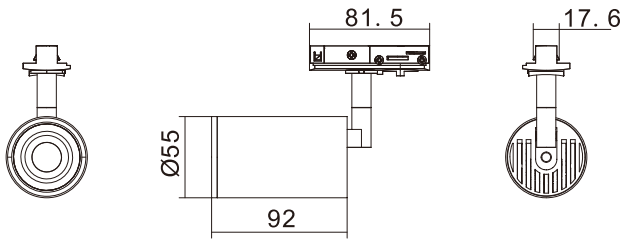

Datasheet-LIC-T1019

PARAMETERS:

Model	Lamp	Product Size	Material	Lamp body Diameter	Lamp body Height	Color
LIC-T1019	GU10 Lamp MAX 7W	81.5*17.6*92mm	aluminum+CNC	Ø55mm	92mm	Black

DIMENSIONS

Unit:mm

CCT

EXPLODE