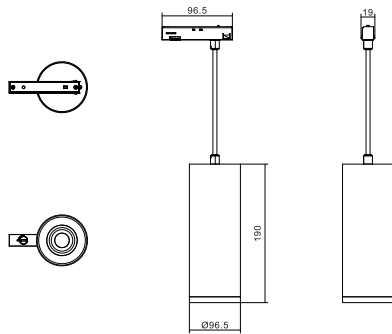

Datasheet- LIC-T1076-70

PARAMETERS:

Model	Lamp	Product Size	Material	Lamp body Diameter	Lamp body Height	Color
LIC-T1076-70	GU10 Lamp MAX 7W	L96.5*190*Ø96.5mm	aluminumCNC	Ø70mm	190mm	White

DIMENSIONS

Unit:mm