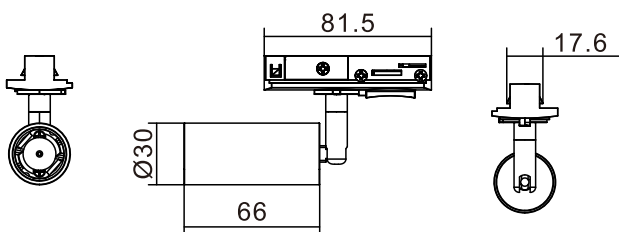

**Datasheet- LIC-T1087**

**PARAMETERS:**

Model	Lamp	Product Size	Material	Lamp body Diameter	Lamp body Height	Color
LIC-T1087	G9 Lamp MAX 3W	81.5*17.6*66	aluminum	Ø30mm	66mm	Black

**DIMENSIONS**

Unit:mm

**CCT**