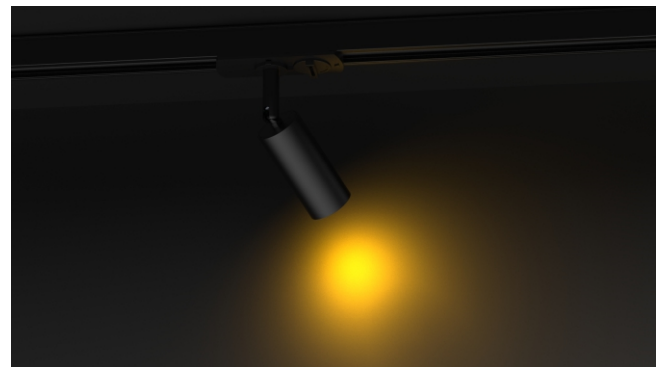

**Datasheet- LIC-T1087**

**PARAMETERS:**

Model	Lamp	Product Size	Material	Lamp body Diameter	Lamp body Height	Color
LIC-T1087	G9 Lamp MAX 3W	81.5*17.6*66	aluminum	Ø30mm	66mm	Black

**DIMENSIONS**

Unit:mm

**CCT**