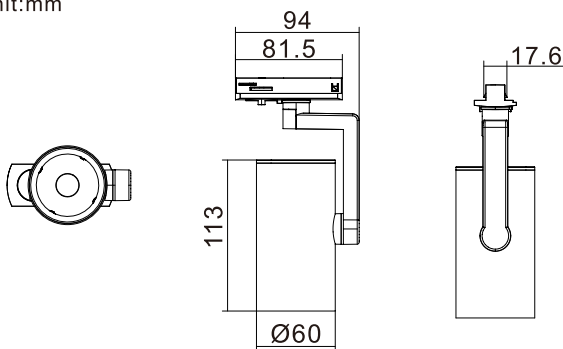

**Datasheet- LIC-TLED024B-18**

**PARAMETERS:**

Model	LED chip	Power	Product Size	Material	Lamp body Diameter	Lamp body Height	Color
LIC-TLED024B-18	SMD	12W	81.5*17.6*113	aluminum	Ø60mm	113mm	Black

**DIMENSIONS**

Unit:mm

**CCT**

**EXPLODE**

**APPLICATIONS**