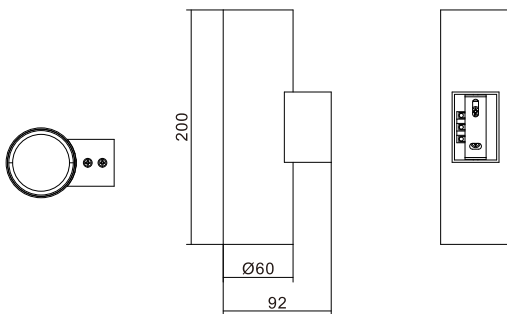

Datasheet- LIC-W004-200

PARAMETERS:

Model	Lamp	Product Size	Material	Lamp body Diameter	Lamp body Height	Color
LIC-W004-200	GU10 Lamp MAX 7W	L92*200*Ø60mm	AluminumCNC	Ø60mm	200mm	Bright Silver

DIMENSIONS

Unit:mm

CCT

EXPLODE

APPLICATIONS