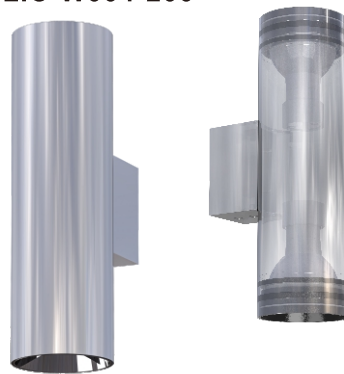

Datasheet- LIC-W004-200

PARAMETERS:

Model	Lamp	Product Size	Material	Lamp body Diameter	Lamp body Height	Color
LIC-W004-200	GU10 Lamp MAX 7W	L92*200*Ø60mm	AluminumCNC	Ø60mm	200mm	Bright Silver

DIMENSIONS

Unit:mm

CCT

EXPLODE

APPLICATIONS